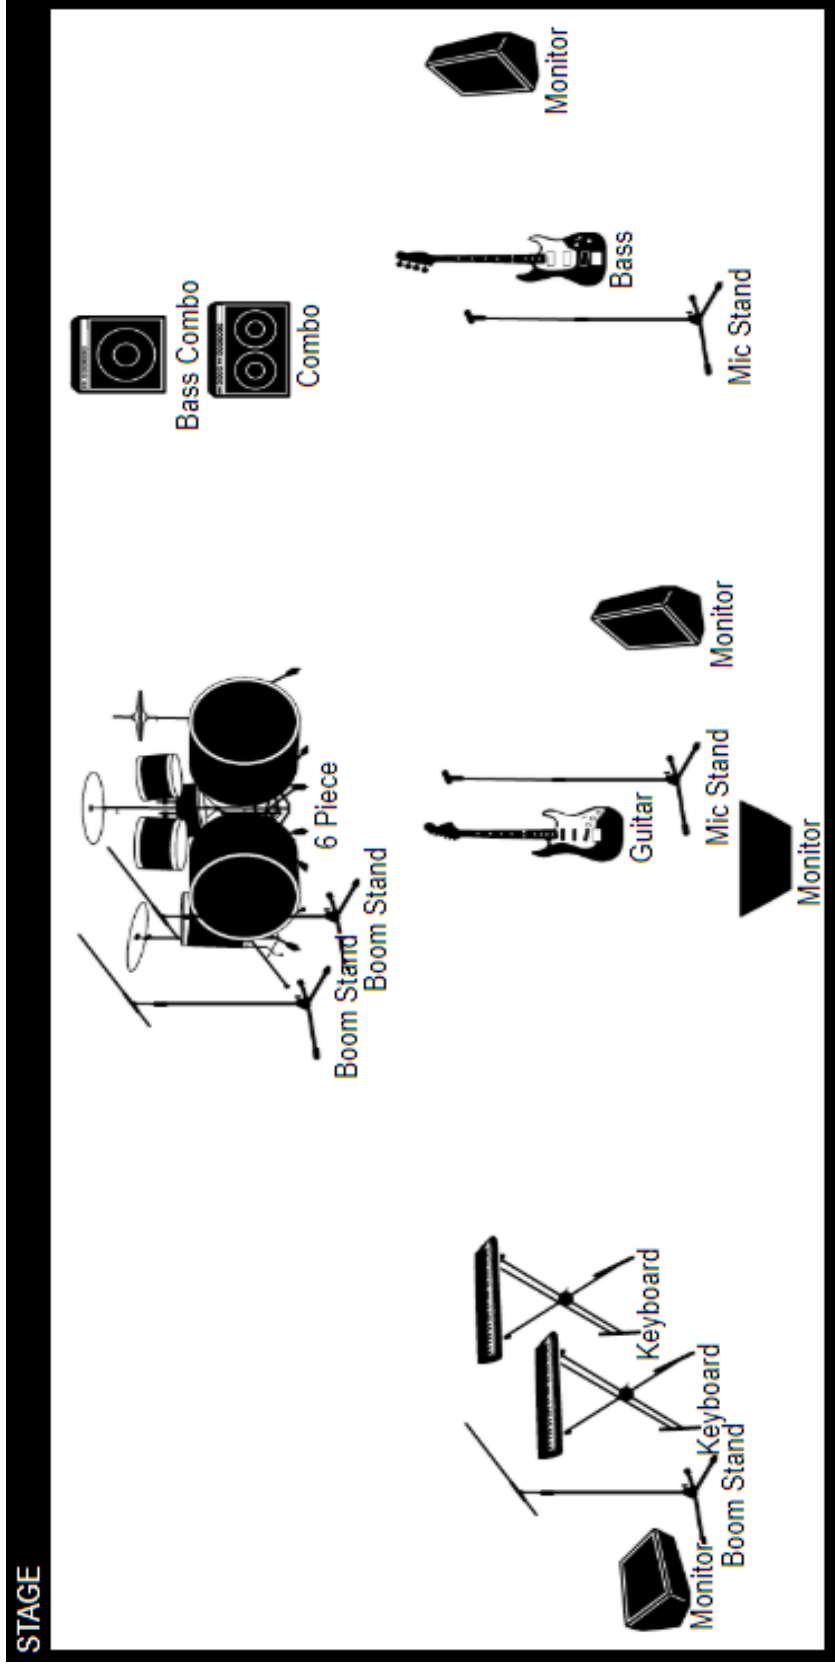

Band Logos

PNG's available on Request

CRAIG ERICKSON'S  
*SKY TRAIN*

CRAIG ERICKSON'S  
*SKY TRAIN*

# Craig Erickson's Sky Train Stage Layout